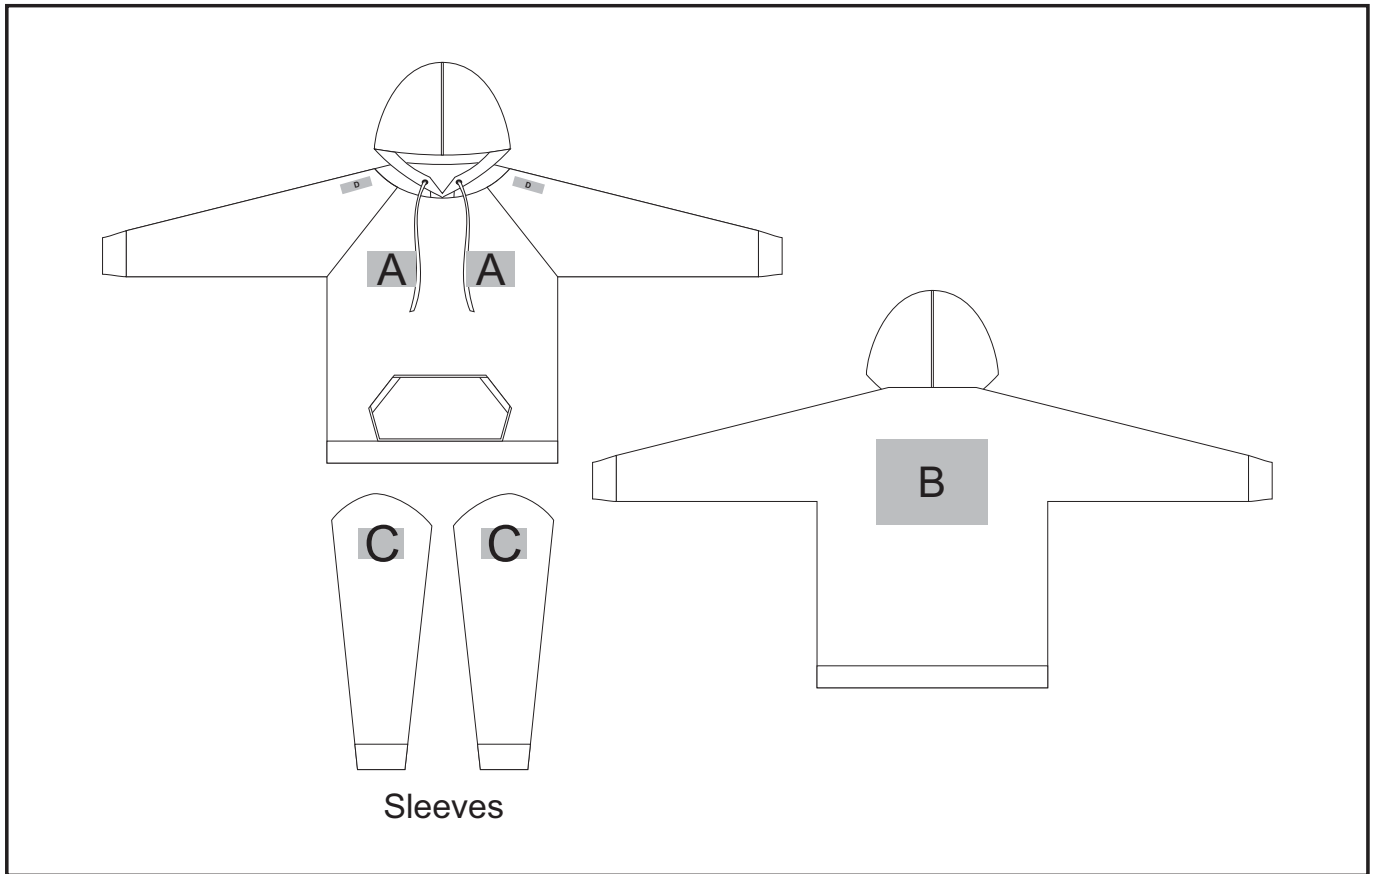

ALT-PSSL

Ladies Physical Hoodie

Need to know:

- Includes 1-Position Digital Transfer (setup fee applies)
- **DTC/EMB inclusive Parameters: Left/Right Chest or Back = 100mm x 100mm**
- **Please note Pos D will be branded +/- 20mm from the top seam**

Branding Options:

Position A

1. Embroidery (EMB) - 9 colours
  Size: 100mm diameter
2. Screen Print (SB) - 1 colours
  Size: 100mm wide x 80mm high
3. Digital Transfer Clothing (DTC) - Full colour
  Size: 100mm wide x 100mm high

Position B

1. Embroidery (EMB) - 9 colours
  Size: 200mm wide x 200mm high
2. Screen Print (SB) - 1 colours
  Size: 260mm wide x 200mm high
3. Digital Transfer Clothing (DTC) - Full colour
  Size: 290mm wide x 200mm high

Position C

1. Embroidery (EMB) - 9 colours
  Size: 80mm diameter
2. Screen Print (SB) - 1 colours
  Size: 60mm wide x 60mm high
3. Digital Transfer Clothing (DTC) - Full colour
  Size: 80mm wide x 80mm high

Position D

1. Digital Transfer Clothing (DTC) - Full Colour
  Size: 70mm wide x 20mm high